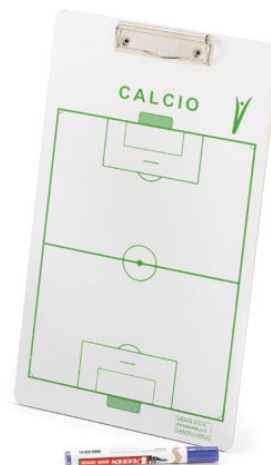

ART. 1088 WRITEABLE SOCCER MEMO BOARD

ART. 1088 WRITEABLE SOCCER MEMO BOARD
With paper clip and marker pen. Size 40x23 cm.

Categories: [SOCCER](#) | [FUTSAL](#) | [BEACH SOCCER](#) | [HANDBALL](#) | [RUGBY](#), [SOCCER ACCESSORIES](#), [SOCCER BOARD](#)