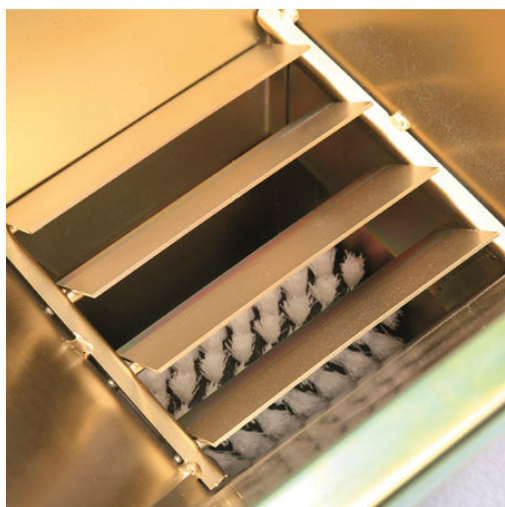

ART 1164N ROTATING BRUSH

ART 1164N-01 ROTATING BRUSH
Replacement for trolley art 1164N. mis cm 15x11diam, hole diam cm 2,05.

Categories: [SOCCER](#) | [FUTSAL](#) | [BEACH SOCCER](#) | [HANDBALL](#) | [RUGBY](#), [RICAMBI CARRELLI SEGNACAMPO](#)