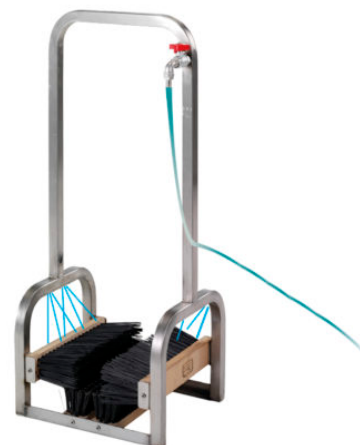

ART 1216 STAINLESS SHOES WASHER

ART 1216 STAINLESS SHOES WASHER

Stainless 304 tubular frame 25x25 mm., rubber holder attachment to tap water connection, stiff brushes for outsole cleaning and soft brushes for the upper. Spray system with water jets that allow to attack mud and dirt in a uniform manner. Size 34,5 x31x85h cm.

Categories: [SOCCER](#) | [FUTSAL](#) | [BEACH SOCCER](#) | [HANDBALL](#) | [RUGBY](#), [SOCCER ACCESSORIES](#), [SHOES WHASHER](#)