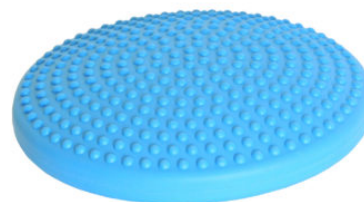

ART. 6173 BALANCE TRAINER NEW

Eco-friendly, PVC-free, diam. cm 35x3,8H. Adjustable pressure with valve. Recyclable.

Categories: [NEW ARRIVALS](#), [SOCCER](#) | [FUTSAL](#) | [BEACH SOCCER](#) | [HANDBALL](#) | [RUGBY](#), [PROPRIOCEPTIVE TABLES](#) | [FIT DOME](#), [DANCE](#) | [RITHMIC GYMNASTIC](#) | [PROPRIOCEPTIVE](#) | [PSYCOMOTOR](#), [BALANCE TRAINER](#) | [FIT DOME](#)