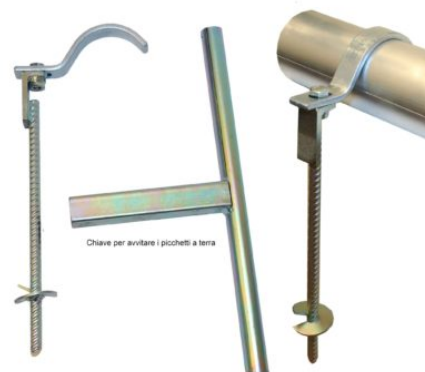

ART 1049 - 06 PEGS FOR TRANSPORTABLE SOCCER GOALS

ART 1049 PEGS FOR TRANSPORTABLE SOCCER GOALS
In hot-galvanized steel, set for 1 pair goals (8 pickets 1 key 8 brackets).

Categories: [SOCCER](#) | [FUTSAL](#) | [BEACH SOCCER](#) | [HANDBALL](#) | [RUGBY](#), [SOCCER GOALS](#) | [FUTSAL GOALS](#) | [BEACH SOCCER GOALS](#) | [HANDBALL GOALS](#) | [MINIGOALS](#)