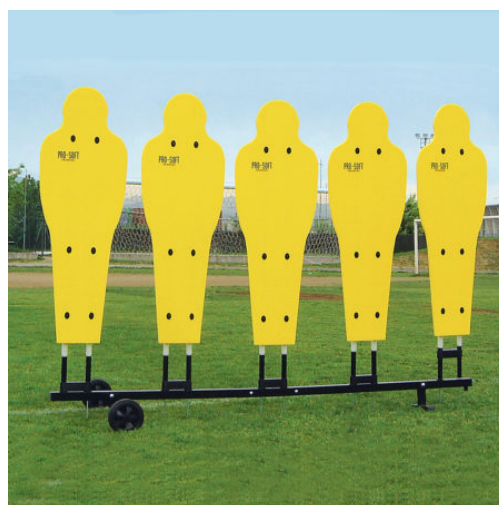

ART 1066 CART BARRIER

ART 1066 CART BARRIER

For silhouettes. Article 1067, painted frame, wheels diameter 25 cm (silhouettes excluded).

Categories: [SOCCER | FUTSAL | BEACH SOCCER | HANDBALL | RUGBY](#), [SOCCER ACCESSORIES](#), [SILHOUETTE BARRIER](#)