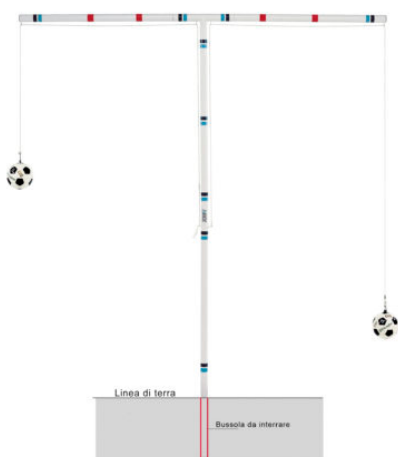

#### ART. 5055-L BALANCED ALUMINUM OBSTACLE 66-106

Height cm 66-106

**Categories:** [NEW ARRIVALS](#), [SOCCER | FUTSAL | BEACH SOCCER | HANDBALL | RUGBY](#), [SOCCER ACCESSORIES](#), [CONES | RODS | HURDLES](#), [ATHLETICS](#), [HURDLES](#)