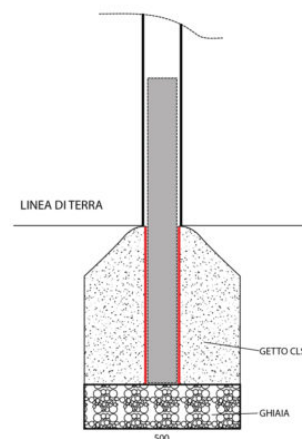

ART 1171 ANTI PUNCTURE WHEELS 80

ART 1171 ANTI PUNCTURE WHEELS 80

Diameter 26 cm, equiped with brackets, removable, for transportable steel/aluminum soccer goals, upright diameter 80 mm. (pack: 2 wheels 2 brackets).

Categories: [SOCCER](#) | [FUTSAL](#) | [BEACH SOCCER](#) | [HANDBALL](#) | [RUGBY](#), [SOCCER GOALS](#) | [FUTSAL GOALS](#) | [BEACH SOCCER GOALS](#) | [HANDBALL GOALS](#) | [MINIGOALS](#)