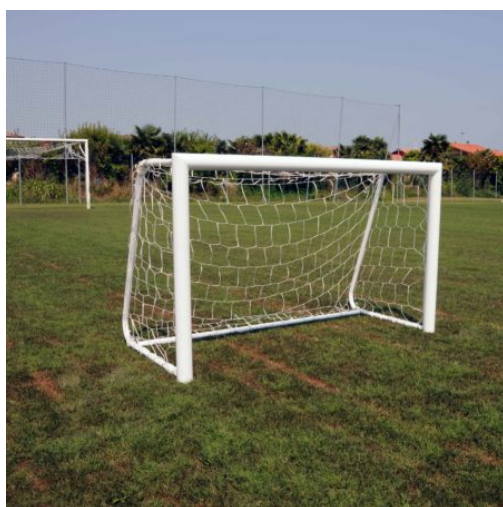

ART 1060A HEAVY MINIGOAL IN STEEL 170 X 10

In epoxy painted steel, white color, round section profile diam. 80 x 2 mm, tubular arch for 35 x 2 mm tubular net. Measures 170 x 105 x 48/80 cm
By piece.

Category: [SOCCER GOALS](#) | [FUTSAL GOALS](#) | [BEACH SOCCER GOALS](#) | [HANDBALL GOALS](#) | [MINIGOALS](#)