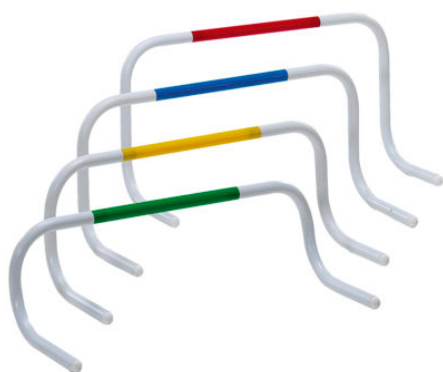

ART 1060P PVC MINI GOALS

ART 1060P PVC MINI GOALS
160x110 cm., PVC shockproof tube diameter 32 mm, size
160x110H cm., disassemblable, transportable, to be
placed on the ground, equipped with nets, one pair.

Categories: [SOCCER](#) | [FUTSAL](#) | [BEACH SOCCER](#)
[|HANDBALL](#) | [RUGBY](#), [SOCCER GOALS](#) | [FUTSAL GOALS](#) |
[BEACH SOCCER GOALS](#) | [HANDBALL GOALS](#) | [MINIGOALS](#)

ART. 1077 BALANCED PVC HURDLE

ART. 1077 BALANCED PVC HURDLE
4 PCS. PACK

ART. 1077 - 21 BALANCED PVC HURDLE 21
pvc tubular diameter 26 mm., width 70 cm., height 21
cm., green, 4 pcs.

ART. 1077 - 26 BALANCED PVC HURDLE 26
pvc tubular diameter 26 mm., width 70 cm., height 26
cm., yellow, 4 pcs.

ART. 1077 - 30 BALANCED PVC HURDLE 30
pvc tubular diameter 26 mm., width 70 cm., height 30
cm., blue, 4 pcs.

ART. 1077 - 36 BALANCED PVC HURDLE 36
pvc tubular diameter 26 mm., width 70 cm., height 36
cm., blue, 4 pcs.

Categories: [SOCCER](#) | [FUTSAL](#) | [BEACH SOCCER](#)
[|HANDBALL](#) | [RUGBY](#), [SOCCER ACCESSORIES](#), [CONES](#)
[|RODS](#) | [HURDLES](#)