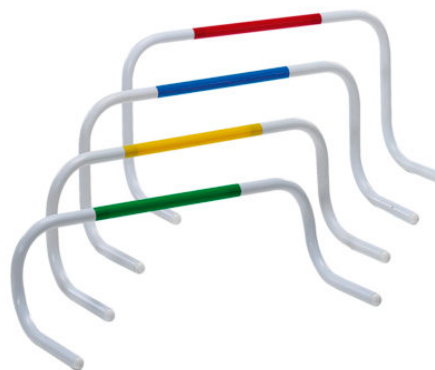

ART. 1077 BALANCED PVC HURDLE

ART. 1077 BALANCED PVC HURDLE

4 PCS. PACK

ART. 1077 - 21 BALANCED PVC HURDLE 21

pvc tubular diameter 26 mm., width 70 cm., height 21 cm., green, 4 pcs.

ART. 1077 - 26 BALANCED PVC HURDLE 26

pvc tubular diameter 26 mm., width 70 cm., height 26 cm., yellow, 4 pcs.

ART. 1077 - 30 BALANCED PVC HURDLE 30

pvc tubular diameter 26 mm., width 70 cm., height 30 cm., blue, 4 pcs.

ART. 1077 - 36 BALANCED PVC HURDLE 36

pvc tubular diameter 26 mm., width 70 cm., height 36 cm., blue, 4 pcs.

Categories: [SOCCER](#) | [FUTSAL](#) | [BEACH SOCCER](#) | [HANDBALL](#) | [RUGBY](#), [SOCCER ACCESSORIES](#), [CONES](#) | [RODS](#) | [HURDLES](#)