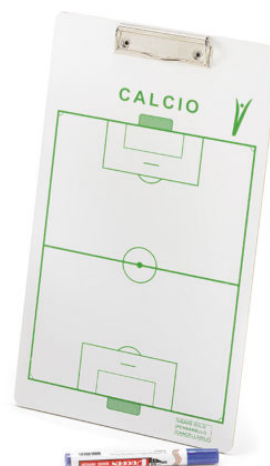

ART. 1088 WRITEABLE SOCCER MEMO BOARD

ART. 1088 WRITEABLE SOCCER MEMO BOARD
With paper clip and marker pen. Size 40x23 cm.

Categories: [SOCCER](#) | [FUTSAL](#) | [BEACH SOCCER](#) | [HANDBALL](#) | [RUGBY](#), [SOCCER ACCESSORIES](#), [SOCCER BOARD](#)