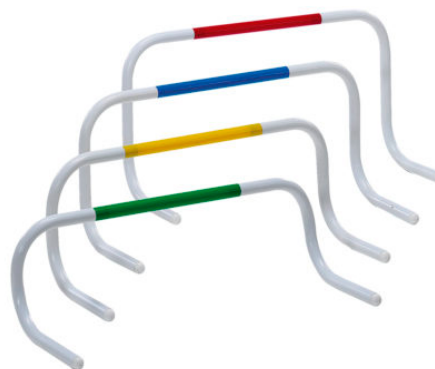

ART. 1077 - 36 BALANCED PVC HURDLE 36

pvc tubular diameter 26 mm., width 70 cm., height 36 cm., blue, 4 pcs.

Categories: [SOCCER | FUTSAL | BEACH SOCCER | HANDBALL | RUGBY](#), [SOCCER ACCESSORIES](#), [CONES | RODS | HURDLES](#)