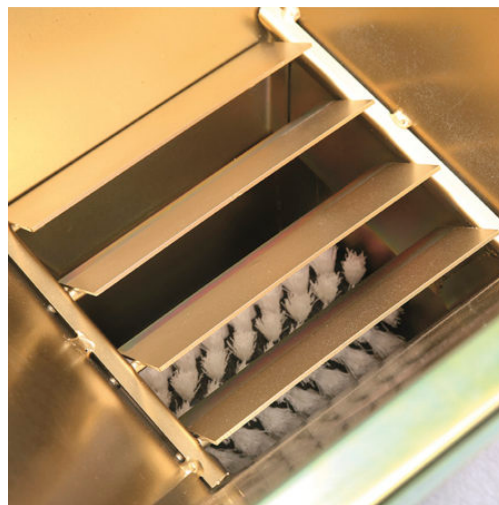

ART 1164N ROTATING BRUSH

ART 1164N-01 ROTATING BRUSH
Replacement for trolley art 1164N. mis cm 15x11diam, hole diam cm 2,05.

Categories: [SOCCER](#) | [FUTSAL](#) | [BEACH SOCCER](#) | [HANDBALL](#) | [RUGBY](#), [RICAMBI CARRELLI SEGNACAMPO](#)