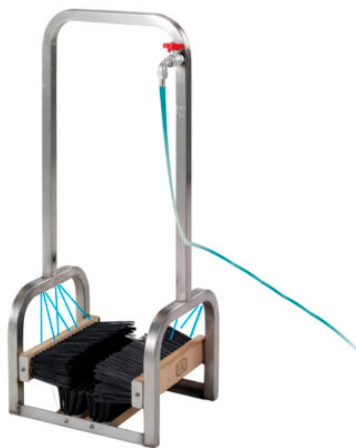

ART 1216 STAINLESS SHOES WASHER

ART 1216 STAINLESS SHOES WASHER

Stainless 304 tubular frame 25x25 mm., rubber holder attachment to tap water connection, stiff brushes for outsole cleaning and soft brushes for the upper. Spray system with water jets that allow to attack mud and dirt in a uniform manner. Size 34,5 x31x85h cm.

Categories: [SOCCKER](#) | [FUTSAL](#) | [BEACH SOCCER](#) | [HANDBALL](#) | [RUGBY](#), [SOCCKER ACCESSORIES](#), [SHOES WHASHER](#)