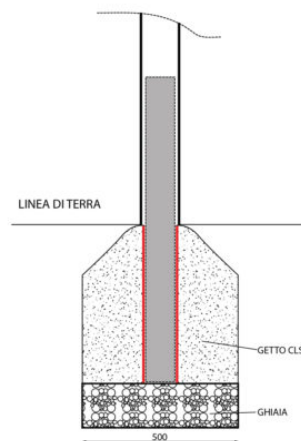

ART 1266 JOINTS EQUIPED WITH BUSHINGS TO TRANSFORM THE ALUMINUM GOALS FROM TRANSPORTABLE TO ANCHORED

ART 1266 JOINTS EQUIPED WITH BUSHINGS TO TRANSFORM THE ALUMINUM GOALS FROM TRANSPORTABLE TO ANCHORED
Diameter 80 mm., usable with our goals art. 1271-1272. 4 pcs set (for two goals).

Categories: [SOCCER](#) | [FUTSAL](#) | [BEACH SOCCER](#) | [HANDBALL](#) | [RUGBY](#), [SOCCER GOALS](#) | [FUTSAL GOALS](#) | [BEACH SOCCER GOALS](#) | [HANDBALL GOALS](#) | [MINIGOALS](#)