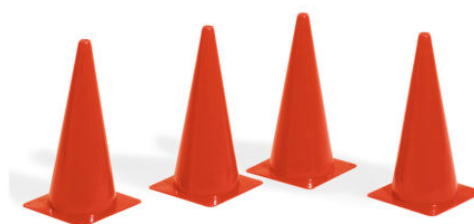

ART. 1064 HEAVY PLASTIC CONE 40

ART. 1064 HEAVY PLASTIC CONE 40
In heavy plastic orange, h 40 cm. weight 225 gr.

Categories: [SOCCER](#) | [FUTSAL](#) | [BEACH SOCCER](#) | [HANDBALL](#) | [RUGBY](#), [SOCCER ACCESSORIES](#), [CONES](#) | [RODS](#) | [HURDLES](#)