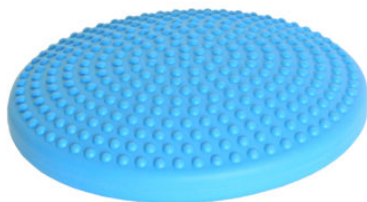

**ART. 6173 BALANCE TRAINER NEW**

Eco-friendly, PVC-free, diam. cm 35x3,8H. Adjustable pressure with valve. Recyclable.

**Categories:** [NEW ARRIVALS](#), [SOCCER | FUTSAL | BEACH SOCCER | HANDBALL | RUGBY](#), [PROPRIOCEPTIVE TABLES | FIT DOME](#), [DANCE | RITHMIC GYMNASTIC | PROPRIOCEPTIVE | PSYCOMOTOR](#), [BALANCE TRAINER | FIT DOME](#)