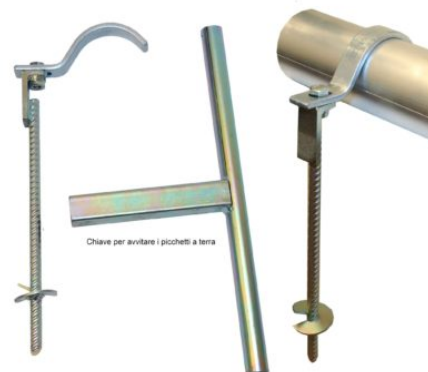

ART 1049 - 06 PEGS FOR TRANSPORTABLE SOCCER GOALS

ART 1049 PEGS FOR TRANSPORTABLE SOCCER GOALS
In hot-galvanized steel, set for 1 pair goals (8 pickets 1 key 8 brackets).

Categories: [SOCCER](#) | [FUTSAL](#) | [BEACH SOCCER](#) | [HANDBALL](#) | [RUGBY](#), [SOCCER GOALS](#) | [FUTSAL GOALS](#) | [BEACH SOCCER GOALS](#) | [HANDBALL GOALS](#) | [MINIGOALS](#)