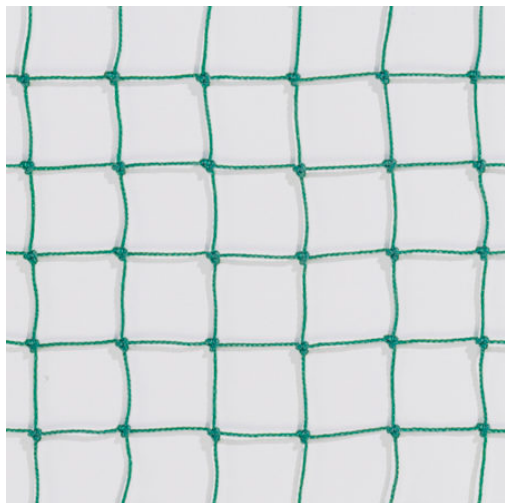

RETI TENNIS | BEACH TENNIS | BADMINTON