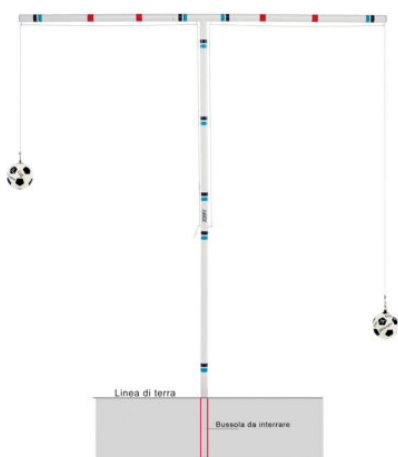

ART. 5055-M BALANCED ALUMINUM OBSTACLE 55-85

Height cm 55-85

ART. 5055-L BALANCED ALUMINUM OBSTACLE 66-106

Height cm 66-106

Categories: [NEW ARRIVALS](#), [SOCCER | FUTSAL | BEACH SOCCER | HANDBALL | RUGBY](#), [SOCCER ACCESSORIES](#), [CONES | RODS | HURDLES](#), [ATHLETICS](#), [HURDLES](#)