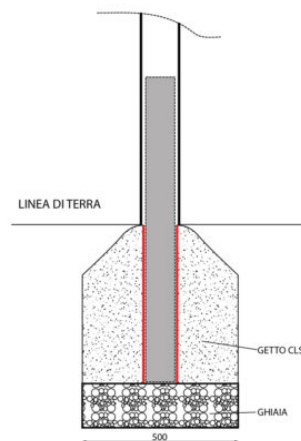

ART 1266 JOINTS EQUIPED WITH BUSHINGS TO TRANSFORM THE ALUMINUM GOALS FROM TRANSPORTABLE TO ANCHORED
 Diameter 80 mm., usable with our goals art. 1271-1272. 4 pcs set (for two goals).

Categories: [SOCCER](#) | [FUTSAL](#) | [BEACH SOCCER](#) | [HANDBALL](#) | [RUGBY](#), [SOCCER GOALS](#) | [FUTSAL GOALS](#) | [BEACH SOCCER GOALS](#) | [HANDBALL GOALS](#) | [MINIGOALS](#)