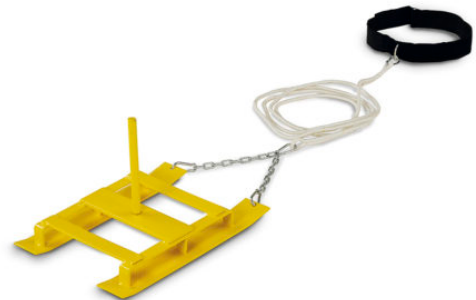

ART. 1214 SLED FOR STRENGTHENING RACE

ART. 1214 SLED FOR STRENGTHENING RACE
Adjustable belt with velcro, improves acceleration capabilities by towing the variable load (cast iron discs excluded).

Categories: [SOCCER](#) | [FUTSAL](#) | [BEACH SOCCER](#) | [HANDBALL](#) | [RUGBY](#), [SOCCER ACCESSORIES](#), [EQUIPMENT FOR TRAINING](#)