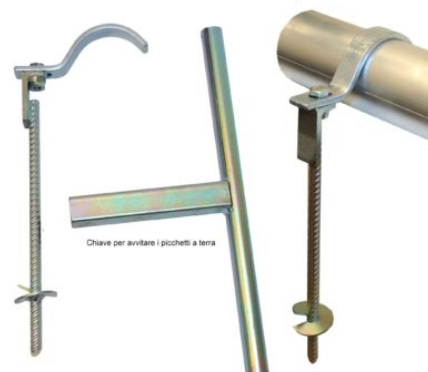

ART 1049 - 06 PEGS FOR TRANSPORTABLE SOCCER GOALS

ART 1049 PEGS FOR TRANSPORTABLE SOCCER GOALS
In hot-galvanized steel, set for 1 pair goals (8 pickets 1 key 8 brackets).

Categories: [SOCCER](#) | [FUTSAL](#) | [BEACH SOCCER](#) | [HANDBALL](#) | [RUGBY](#), [SOCCER GOALS](#) | [FUTSAL GOALS](#) | [BEACH SOCCER GOALS](#) | [HANDBALL GOALS](#) | [MINIGOALS](#)