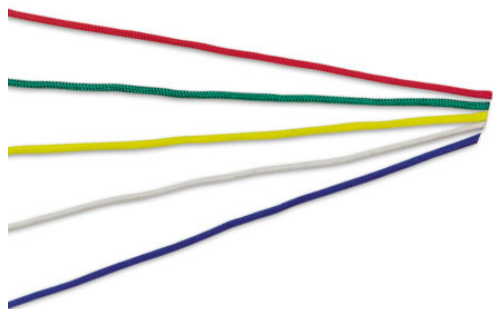

ART. 6061 RHYTHMIC ROPE

ART. 6061 - 6062 - 6063 - 6064 RHYTHMIC ROPE

ART. 6061

ROYAL RHYTHMIC ROPE without handles, nylon, diameter 10 mm., length 300 cm.

ART. 6062

YELLOW RHYTHMIC ROPE

ART. 6063

GREEN RHYTHMIC ROPE

ART. 6064

RED RHYTHMIC ROPE

Categories: [SOCCER](#) | [FUTSAL](#) | [BEACH SOCCER](#) | [HANDBALL](#) | [RUGBY](#), [SOCCER ACCESSORIES](#), [EQUIPMENT FOR TRAINING](#), [DANCE](#) | [RITHMIC GYMNASTIC](#) | [PROPRIOCEPTIVE](#) | [PSYCOMOTOR](#), [RYTHMIC ROPES](#) | [RYTHMIC RIBBONS](#) | [CLUBS](#)