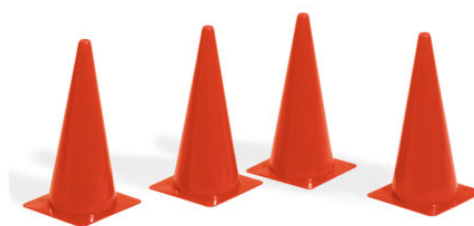

ART. 1064 HEAVY PLASTIC CONE 40

ART. 1064 HEAVY PLASTIC CONE 40
In heavy plastic orange, h 40 cm. weight 225 gr.

Categories: [SOCCER](#) | [FUTSAL](#) | [BEACH SOCCER](#) | [HANDBALL](#) | [RUGBY](#), [SOCCER ACCESSORIES](#), [CONES](#) | [RODS](#) | [HURDLES](#)