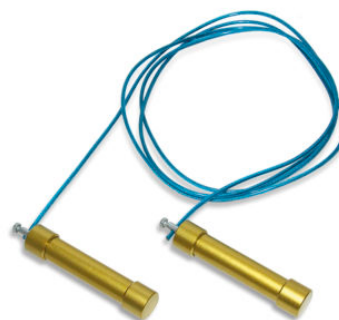

ART. 0669A PROFESSIONAL STEEL JUMP ROPE

ART. 0669A PROFESSIONAL STEEL JUMP ROPE
Anatomic handles in aluminum, ball bearings, steel rope PVC coated, diameter 5 mm., anti-twisting device, length 270 cm.

Categories: [SOCCER](#) | [FUTSAL](#) | [BEACH SOCCER](#) | [HANDBALL](#) | [RUGBY](#), [SOCCER ACCESSORIES](#), [EQUIPMENT FOR TRAINING](#), [FITNESS](#) | [PILATES](#) | [YOGA](#) | [CROSSFIT](#), [FITNESS ACCESSORIES](#)