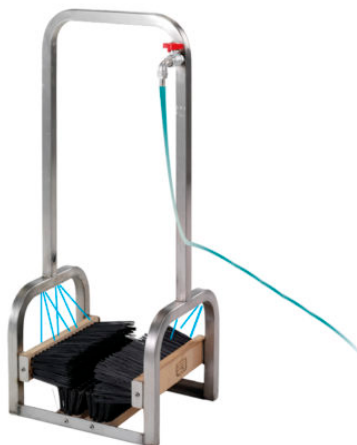

ART 1216 STAINLESS SHOES WASHER

ART 1216 STAINLESS SHOES WASHER

Stainless 304 tubular frame 25x25 mm., rubber holder attachment to tap water connection, stiff brushes for outsole cleaning and soft brushes for the upper. Spray system with water jets that allow to attack mud and dirt in a uniform manner. Size 34,5 x31x85h cm.

Categories: [SOCCKER](#) | [FUTSAL](#) | [BEACH SOCCER](#) | [HANDBALL](#) | [RUGBY](#), [SOCCKER ACCESSORIES](#), [SHOES WHASHER](#)