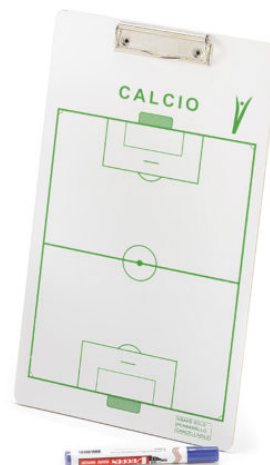

ART. 1085 WALL SOCCER MEMO BOARD

ART. 1085 WALL SOCCER MEMO BOARD
Magnetic, writeable, equipped with 27 pieces, marker pen eraser, size 90x60 cm.

Categories: [SOCCER](#) | [FUTSAL](#) | [BEACH SOCCER](#) | [HANDBALL](#) | [RUGBY](#), [SOCCER ACCESSORIES](#), [SOCCER BOARD](#)

ART. 1088 WRITEABLE SOCCER MEMO BOARD
With paper clip and marker pen. Size 40x23 cm.

Categories: [SOCCER](#) | [FUTSAL](#) | [BEACH SOCCER](#) | [HANDBALL](#) | [RUGBY](#), [SOCCER ACCESSORIES](#), [SOCCER BOARD](#)