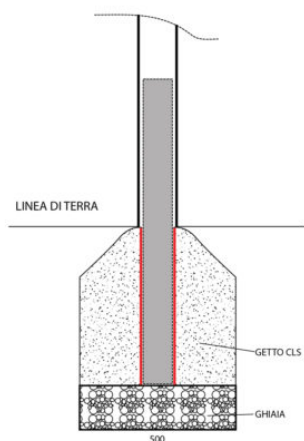

ART 1173 TRANSPORTABLE STEEL REDUCED SOCCER GOALS 500X200

ART 1173 TRANSPORTABLE STEEL REDUCED SOCCER GOALS 500x200

White epoxy coated steel. Profile round section diam. 80 mm, with welded rings and rods to block the net, rear net supporting frame in tubular 35 mm.. Transportable model to be placed on the floor and fasten with dowels or pegs (dowels and pegs not included). Regulatory sizes 500x200x100/120 cm. In accordance with FIGC rules. One pair (nets not included)

Categories: [SOCCER](#) | [FUTSAL](#) | [BEACH SOCCER](#) | [HANDBALL](#) | [RUGBY](#), [SOCCER GOALS](#) | [FUTSAL GOALS](#) | [BEACH SOCCER GOALS](#) | [HANDBALL GOALS](#) | [MINIGOALS](#)

ART 1266 JOINTS EQUIPED WITH BUSHINGS TO TRANSFORM THE ALUMINUM GOALS FROM TRANSPORTABLE TO ANCHORED

ART 1266 JOINTS EQUIPED WITH BUSHINGS TO TRANSFORM THE ALUMINUM GOALS FROM TRANSPORTABLE TO ANCHORED

Diameter 80 mm., usable with our goals art. 1271-1272. 4 pcs set (for two goals).

Categories: [SOCCER](#) | [FUTSAL](#) | [BEACH SOCCER](#) | [HANDBALL](#) | [RUGBY](#), [SOCCER GOALS](#) | [FUTSAL GOALS](#) | [BEACH SOCCER GOALS](#) | [HANDBALL GOALS](#) | [MINIGOALS](#)