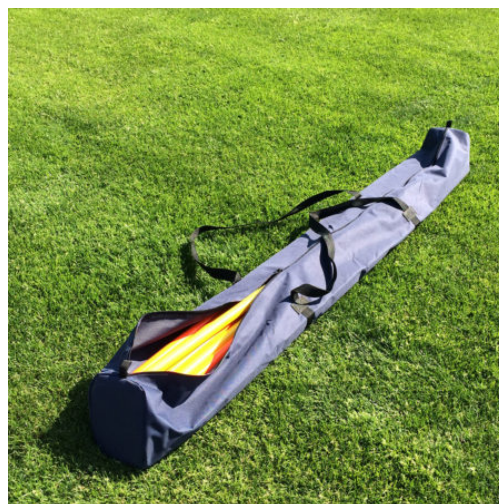

ART 1111 SLALOM REINFORCED POLE

ART 1111 SLALOM REINFORCED POLE
Steel spike, diameter 32 mm, yellow/red, 170 cm.

Categories: [SOCCER](#) | [FUTSAL](#) | [BEACH SOCCER](#) | [HANDBALL](#) | [RUGBY](#), [SOCCER ACCESSORIES](#), [SLALOM POLE](#)

ART 1108 BAG FOR POLES

ART 1108 BAG FOR POLES
It contains about 30 pc. Made in nylon 600D WITH DOUBLE HANDLES and reinforced warheads. Comfortable and wide access with two-way zipper. Indispensable and comfortable scabbard for poles kit transporting on the race field.

Categories: [SOCCER](#) | [FUTSAL](#) | [BEACH SOCCER](#) | [HANDBALL](#) | [RUGBY](#), [SOCCER ACCESSORIES](#), [SLALOM POLE](#)

ART 1079PALO POLE

ART 1079PALO POLE
Pvc tube diameter 25 mm., yellow, 160 cm

Categories: [SOCCER](#) | [FUTSAL](#) | [BEACH SOCCER](#) | [HANDBALL](#) | [RUGBY](#), [SOCCER ACCESSORIES](#), [SLALOM POLE](#)