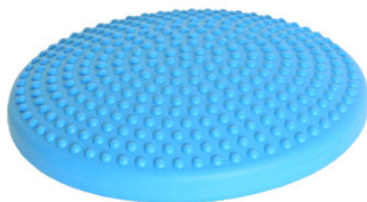

ART. 6173 BALANCE TRAINER NEW

Eco-friendly, PVC-free, diam. cm 35x3,8H. Adjustable pressure with valve. Recyclable.

Categories: [NEW ARRIVALS](#), [SOCCER | FUTSAL | BEACH SOCCER | HANDBALL | RUGBY](#), [PROPRIOCEPTIVE TABLES | FIT DOME](#), [DANCE | RITHMIC GYMNASTIC | PROPRIOCEPTIVE | PSYCOMOTOR](#), [BALANCE TRAINER | FIT DOME](#)