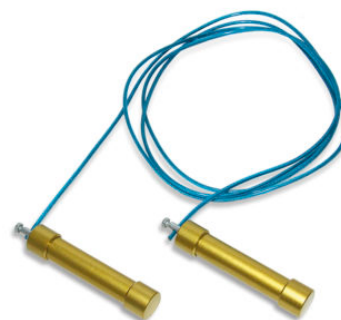

ART 1282 BEACH SOCCER BALL

ART 1282 BEACH SOCCER BALL
Super soft, yellow, 18 panel, butyle inner tube, n. 5.

Categories: [SOCCER](#) | [FUTSAL](#) | [BEACH SOCCER](#) | [HANDBALL](#) | [RUGBY](#), [SOCCER](#) | [FUTSAL](#) | [MEDICAL BALLS](#), [SOCCER ACCESSORIES](#)

ART. 0669A PROFESSIONAL STEEL JUMP ROPE

ART. 0669A PROFESSIONAL STEEL JUMP ROPE
Anatomic handles in aluminum, ball bearings, steel rope PVC coated, diameter 5 mm., anti-twisting device, length 270 cm.

Categories: [SOCCER](#) | [FUTSAL](#) | [BEACH SOCCER](#) | [HANDBALL](#) | [RUGBY](#), [SOCCER ACCESSORIES](#), [EQUIPMENT FOR TRAINING](#), [FITNESS](#) | [PILATES](#) | [YOGA](#) | [CROSSFIT](#), [FITNESS ACCESSORIES](#)

ART. 6061 RHYTHMIC ROPE

ART. 6061 - 6062 - 6063 - 6064 RHYTHMIC ROPE

ART. 6061

ROYAL RHYTHMIC ROPE without handles, nylon, diameter 10 mm., length 300 cm.

ART. 6062

YELLOW RHYTHMIC ROPE

ART. 6063

GREEN RHYTHMIC ROPE