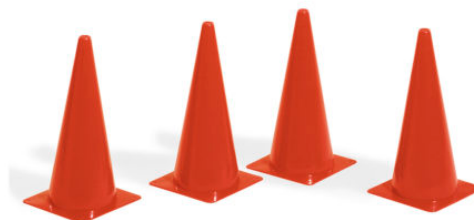

ART. 1064 HEAVY PLASTIC CONE 40

ART. 1064 HEAVY PLASTIC CONE 40
In heavy plastic orange, h 40 cm. weight 225 gr.

Categories: [SOCCER](#) | [FUTSAL](#) | [BEACH SOCCER](#) | [HANDBALL](#) | [RUGBY](#), [SOCCER ACCESSORIES](#), [CONES](#) | [RODS](#) | [HURDLES](#)