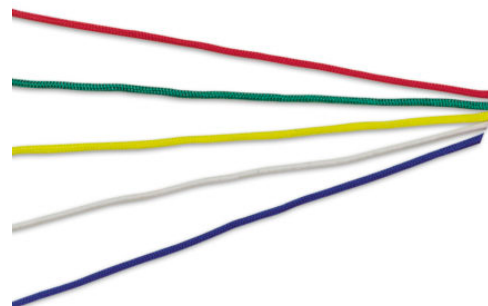

ART. 6061 RHYTHMIC ROPE

ART. 6061 - 6062 - 6063 - 6064 RHYTHMIC ROPE

ART. 6061

ROYAL RHYTHMIC ROPE without handles, nylon, diameter 10 mm., length 300 cm.

ART. 6062

YELLOW RHYTHMIC ROPE

ART. 6063

GREEN RHYTHMIC ROPE

ART. 6064

RED RHYTHMIC ROPE

Categories: [SOCCER](#) | [FUTSAL](#) | [BEACH SOCCER](#) | [HANDBALL](#) | [RUGBY](#), [SOCCER ACCESSORIES](#), [EQUIPMENT FOR TRAINING](#), [DANCE](#) | [RITHMIC GYMNASTIC](#) | [PROPRIOCEPTIVE](#) | [PSYCOMOTOR](#), [RYTHMIC ROPES](#) | [RYTHMIC RIBBONS](#) | [CLUBS](#)

ART. 1202A ADJUSTABLE TAPES FOR PRECISION SHOOTING

ART. 1202A ADJUSTABLE TAPES FOR PRECISION SHOOTING

Universal size suitable for any kind of goal. 3 tapes size 732 cm and 2 tapes size 244 cm.

Categories: [SOCCER](#) | [FUTSAL](#) | [BEACH SOCCER](#) | [HANDBALL](#) | [RUGBY](#), [SOCCER ACCESSORIES](#), [EQUIPMENT FOR TRAINING](#)