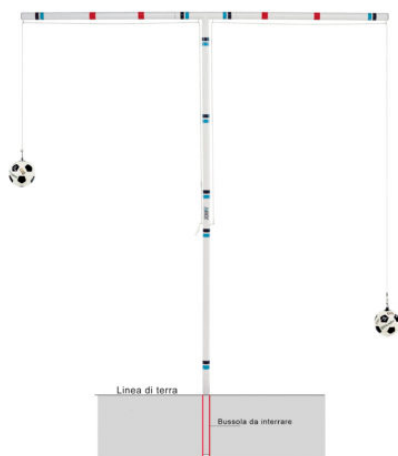

ART 1075 FORK STRUCTURE

ART 1075 FORK STRUCTURE

For elevation with 2 painted steel arms, equipped with bush and rope (balls excluded) Tubular diam. 60 mm. Size 300hx150 150 cm (side opening).

Categories: [SOCCER](#) | [FUTSAL](#) | [BEACH SOCCER](#) | [HANDBALL](#) | [RUGBY](#), [SOCCER ACCESSORIES](#), [EQUIPMENT FOR TRAINING](#)