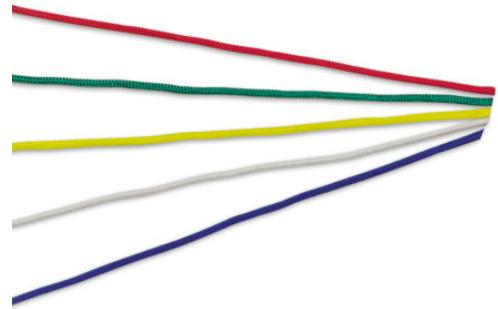

ART. 0669A PROFESSIONAL STEEL JUMP ROPE

ART. 0669A PROFESSIONAL STEEL JUMP ROPE
Anatomic handles in aluminum, ball bearings, steel rope PVC coated, diameter 5 mm., anti-twisting device, length 270 cm.

Categories: [SOCCER](#) | [FUTSAL](#) | [BEACH SOCCER](#) | [HANDBALL](#) | [RUGBY](#), [SOCCER ACCESSORIES](#), [EQUIPMENT FOR TRAINING](#), [FITNESS](#) | [PILATES](#) | [YOGA](#) | [CROSSFIT](#), [FITNESS ACCESSORIES](#)

ART. 6061 RHYTHMIC ROPE

ART. 6061 - 6062 - 6063 - 6064 RHYTHMIC ROPE

ART. 6061

ROYAL RHYTHMIC ROPE without handles, nylon, diameter 10 mm., length 300 cm.

ART. 6062

YELLOW RHYTHMIC ROPE

ART. 6063

GREEN RHYTHMIC ROPE

ART. 1202A ADJUSTABLE TAPES FOR PRECISION SHOOTING

ART. 1202A ADJUSTABLE TAPES FOR PRECISION SHOOTING
 Universal size suitable for any kind of goal. 3 tapes size 732 cm and 2 tapes size 244 cm.

Categories: [SOCCER](#) | [FUTSAL](#) | [BEACH SOCCER](#) | [HANDBALL](#) | [RUGBY](#), [SOCCER ACCESSORIES](#), [EQUIPMENT FOR TRAINING](#)