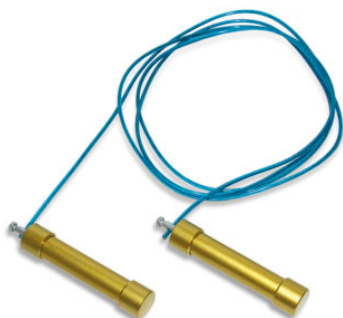

ART. 0667 NYLON JUMP ROPE

ART. 0667 NYLON JUMP ROPE
With PVC handles, 280 cm.

Categories: [SOCCER](#) | [FUTSAL](#) | [BEACH SOCCER](#) | [HANDBALL](#) | [RUGBY](#), [SOCCER ACCESSORIES](#), [EQUIPMENT FOR TRAINING](#), [FITNESS](#) | [PILATES](#) | [YOGA](#) | [CROSSFIT](#), [FITNESS ACCESSORIES](#)

ART. 0668 LEATHER JUMP ROPE

ART. 0668 LEATHER JUMP ROPE
With wooden handles and bearings, 280 cm.

Categories: [SOCCER](#) | [FUTSAL](#) | [BEACH SOCCER](#) | [HANDBALL](#) | [RUGBY](#), [SOCCER ACCESSORIES](#), [EQUIPMENT FOR TRAINING](#), [FITNESS](#) | [PILATES](#) | [YOGA](#) | [CROSSFIT](#), [FITNESS ACCESSORIES](#)

ART. 0669A PROFESSIONAL STEEL JUMP ROPE

ART. 0669A PROFESSIONAL STEEL JUMP ROPE
Anatomic handles in aluminum, ball bearings, steel rope PVC coated, diameter 5 mm., anti-twisting device, length 270 cm.

Categories: [SOCCER](#) | [FUTSAL](#) | [BEACH SOCCER](#) | [HANDBALL](#) | [RUGBY](#), [SOCCER ACCESSORIES](#), [EQUIPMENT FOR TRAINING](#), [FITNESS](#) | [PILATES](#) | [YOGA](#) | [CROSSFIT](#), [FITNESS ACCESSORIES](#)

ART. 6061 RHYTHMIC ROPE

ART. 6061 - 6062 - 6063 - 6064 RHYTHMIC ROPE

ART. 6061

ROYAL RHYTHMIC ROPE without handles, nylon, diameter 10 mm., length 300 cm.

ART. 6062

YELLOW RHYTHMIC ROPE

ART. 6063

GREEN RHYTHMIC ROPE