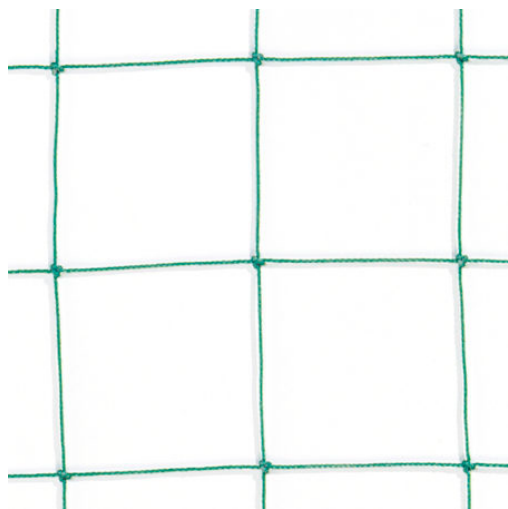

RETI VOLLEY | BEACH VOLLEY | FOOT VOLLEY