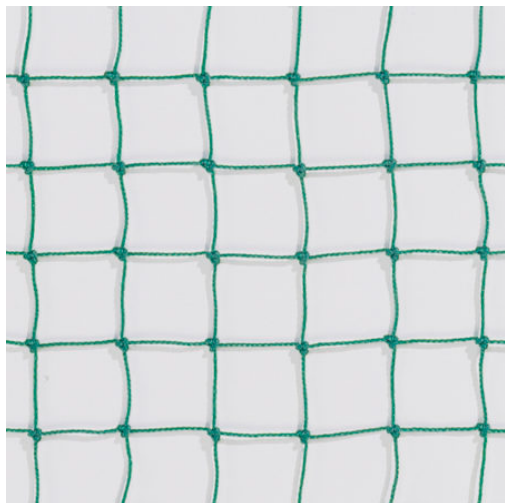

TENNIS | BEACH TENNIS | BADMINTON