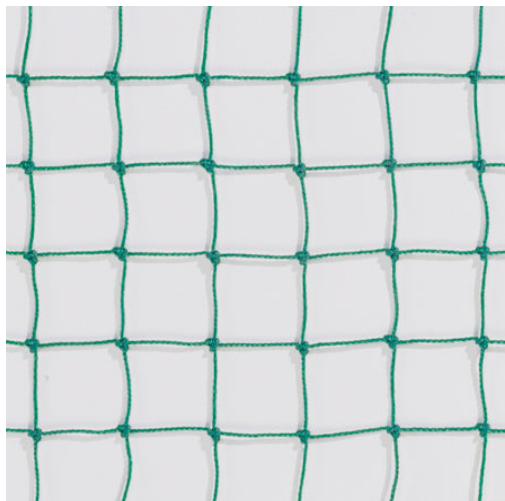

RETI TENNIS | BEACH TENNIS | BADMINTON